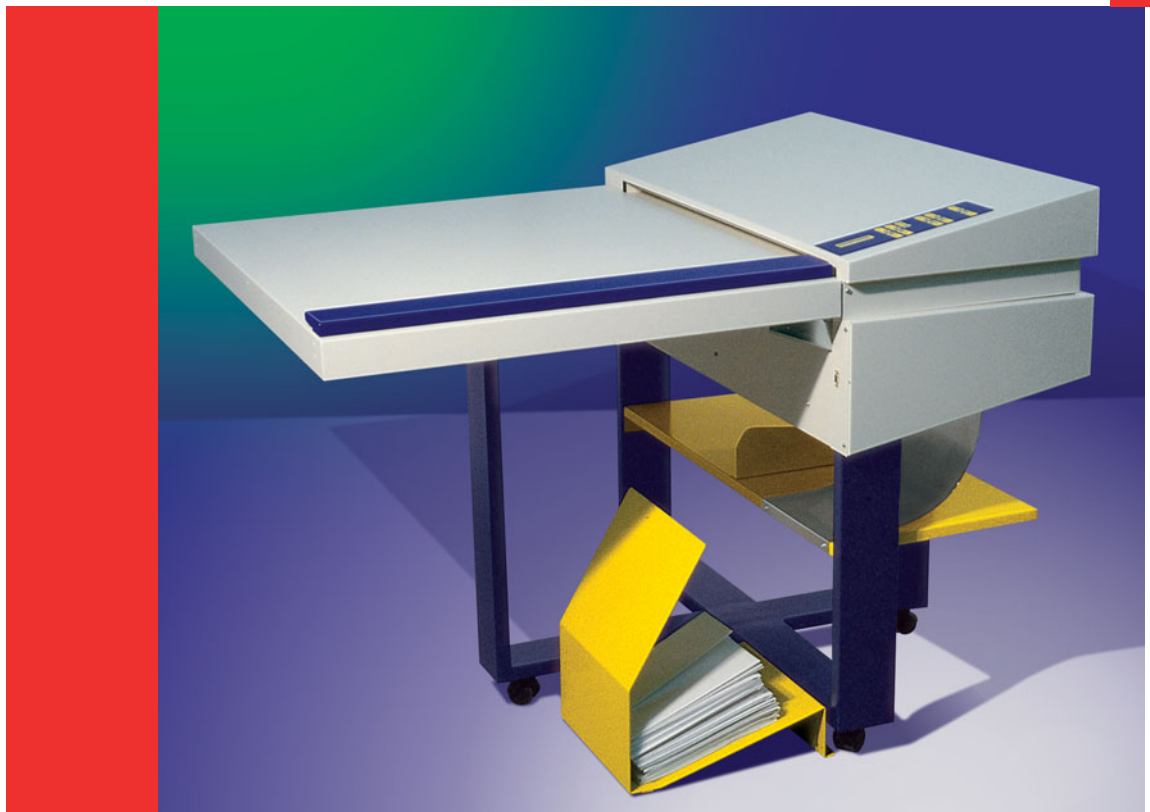

FOLDJET 2000

**For fan and crossfolding:
Easy, Fast and Precise**

FOLDJET 2000, a professional offline folder, impresses:

- with its versatile folding programs, even the folding width is adjustable in 1mm/0.04" increments
- with its speed and precision
- with its easy operation
- with its reliable and proven technology
- with its attractive design
- with its excellent roi: even for small folding requirements

basys
INNOVATIVE • COMPETENT • EFFICIENT

Simple touchpad operation

With a touch of a key select DIN-Format A3 to A0, free formats, all with or without binding edge or packet folds, then insert the media. That's all! The display shows the current setting and also diagnostic messages!

Quick and easy fan folding

At approx. 12m/min (40 ft./min.) the FOLDJET 2000 folds your drawings quickly and very precisely. Media up to 920 mm (36") wide and up to 30 m (100 ft.) in length can be processed.