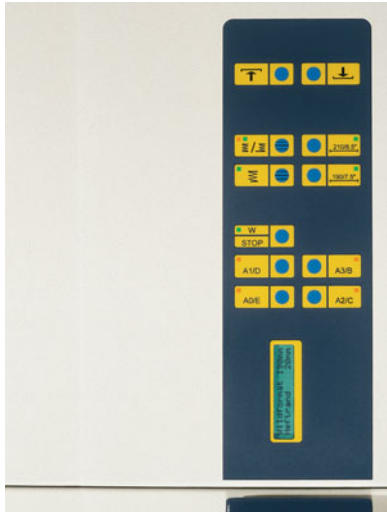

FOLDJET 2000

**For fan and crossfolding:
Easy, Fast and Precise**

FOLDJET 2000, a professional offline folder, impresses:

- with its versatile folding programs, even the folding width is adjustable in 1mm/0.04" increments
- with its speed and precision
- with its easy operation
- with its reliable and proven technology
- with its attractive design
- with its excellent roi: even for small folding requirements

basys
INNOVATIVE • COMPETENT • EFFICIENT

Simple touchpad operation

With a touch of a key select DIN-Format A3 to A0, free formats, all with or without binding edge or packet folds, then insert the media. That's all! The display shows the current setting and also diagnostic messages!