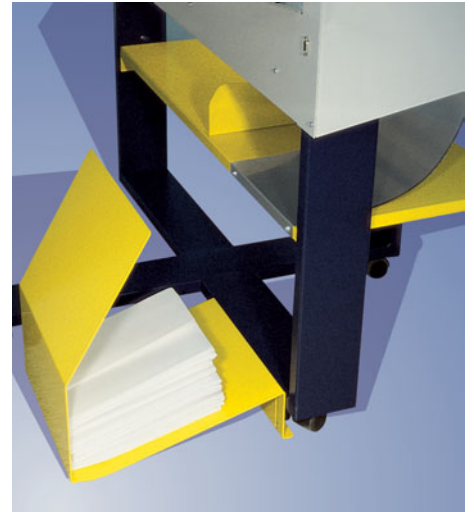

basys
INNOVATIVE • COMPETENT • EFFICIENT

Simple touchpad operation

With a touch of a key select DIN-Format A3 to A0, free formats, all with or without binding edge or packet folds, then insert the media. That's all! The display shows the current setting and also diagnostic messages!

Quick and easy fan folding

At approx. 12m/min (40 ft./min.) the FOLDJET 2000 folds your drawings quickly and very precisely. Media up to 920 mm (36") wide and up to 30 m (100 ft.) in length can be processed.

... and cross folds

Automatic crossfold detection. Folded drawings stack neatly in the output tray to provide a complete folding solution. Cross folds up to DIN A0.

Technical and performance data:

Folding material:	Max. width: 920 mm (36"), max. length: 30 m (100 ft.) Material: opaque paper: 70 to 110 g/m ² , E size (20 lb. Bond) (e.g. diazo, ppc or plotting paper)
Folding length:	DIN-Folding: A3 to A0 with/without binding edge US-Architect/Engineer B to E with/without binding edge Packet folding (190/210): 95 to 330/350 mm (4 to 13/14") Free format (190): 95 to 330 mm with/without binding edge (4 to 13") Free format (210): 95 to 330 mm without binding edge (4 to 13") Binding edge: 10 to 50 mm (0.4 to 2")
Cross folding:	Automatic detection Length: 95 to 350 mm (4 to 14") Max. Format: DIN A0 (80g/m ²) E size (20 lb. Bond)
Folding speed:	Approx. 12m/min (40 ft./min)
Settings:	All folds are adjustable in 1 mm (0.04") increments
Display languages:	German, English, French, Italian, Dutch, Swedish
Length dimensions:	mm or inch
Service:	Automatic diagnosis system
Optional table extensions:	Extension increases table width to 1236 mm (49") Extension increases table length to 1044 mm (41")
Measurements:	Width: 1128 mm (44.5") Length (with table): 1395 mm (55") Length table down: 715 mm (28") Total height: 1030 mm (40") Working height: 910 mm (36")
Weight:	Net approx. 168 kg (370 lbs.)
Power:	230 V ±10%, 50-60 Hz, 250 W 115 V ±10%, 50-60 Hz, 250 W
Safety standards:	CE